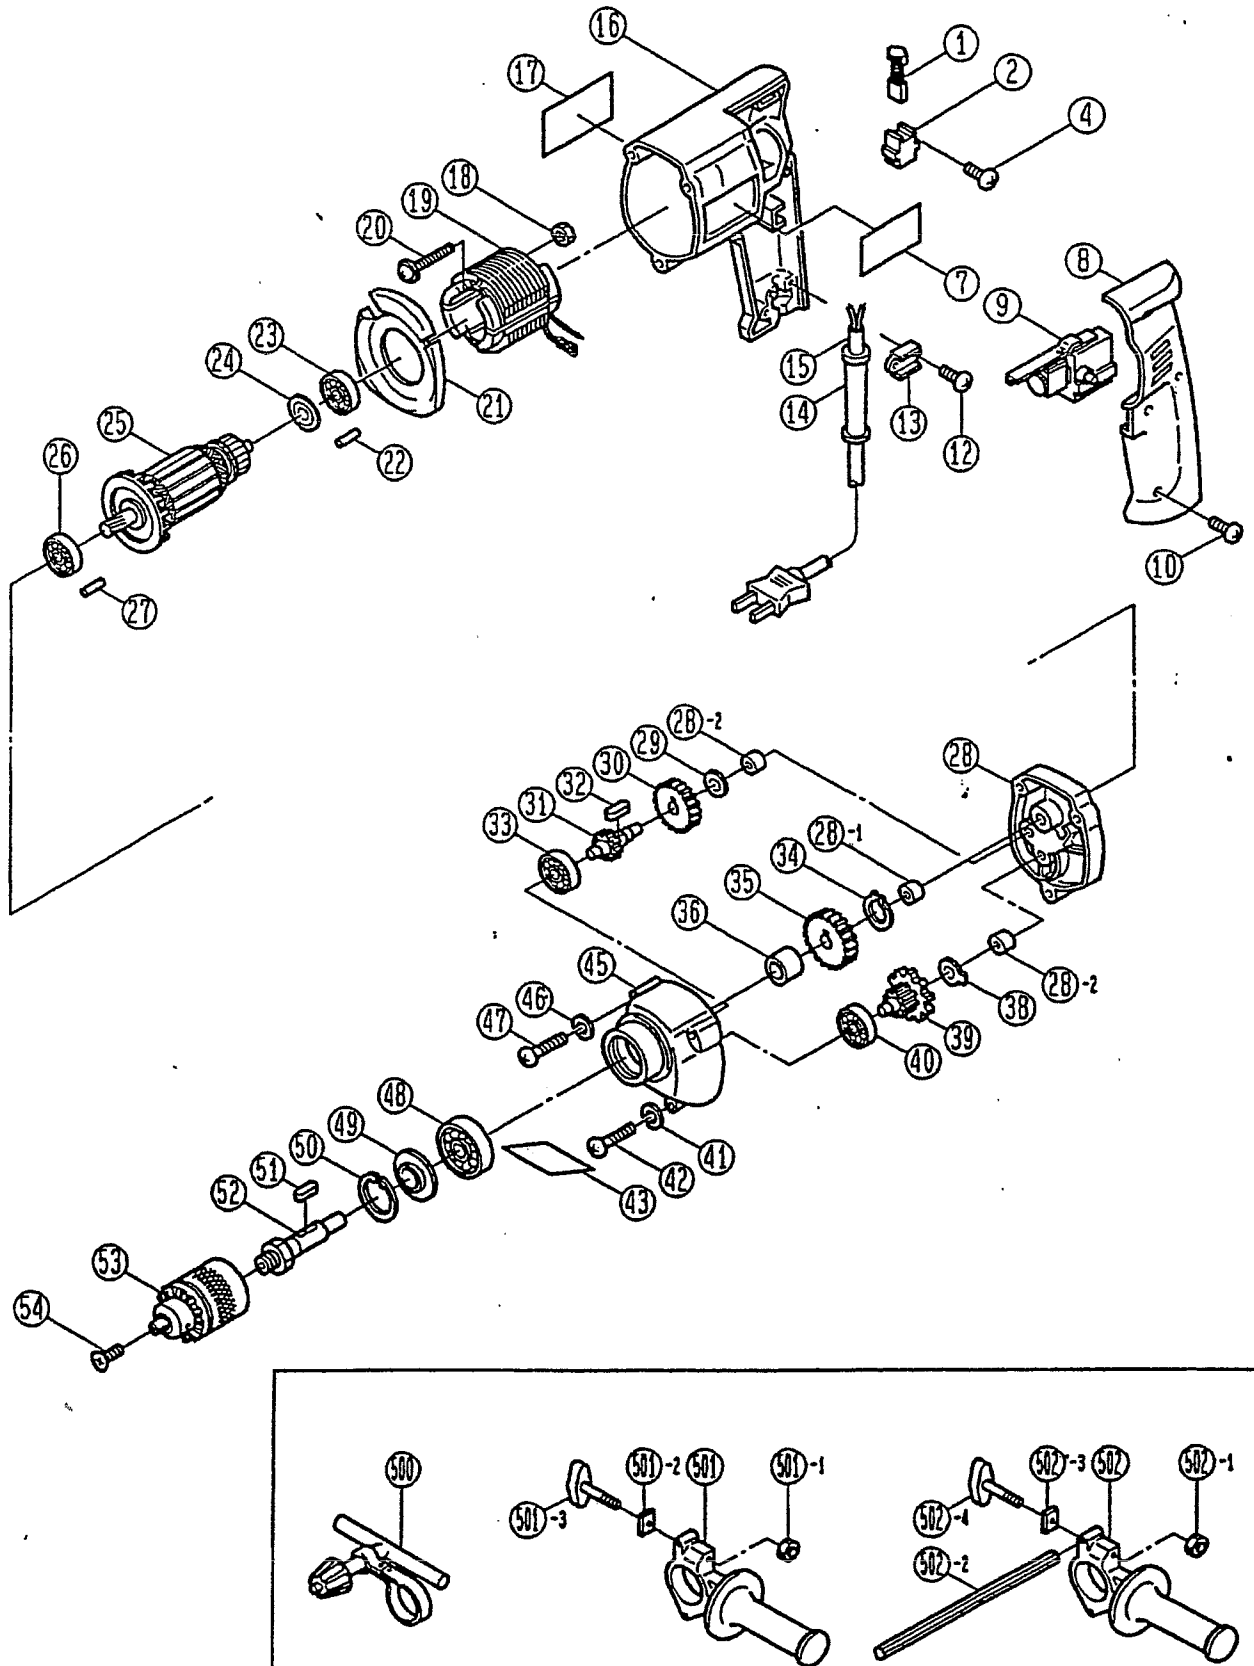

ELECTRIC DRILL

D-130VR Type II

LANDSCAPEPOWER.COM

**PARTS LIST FOR AFTER SALES SERVICE
MODEL D130VR TYPE II**

REF	PART NO.	DESCRIPTION	QTY	REF	PART NO.	DESCRIPTION	QTY
1	6540743	CARBON BRUSH SET	1	54	6131549	FLAT SCREW (L.H.T.) M6X30	1
2	6570058	BRUSH HOLDER	2		6530232	FASTEN SLEEVE	2
4	6130959	TAPPING SCREW	2		9674320	LEAD WIRE	1
7	6922414	RYOBI MARK	1				
8	6832149	HANDLE COVER	1				
9	6550710	SWITCH	1	STANDARD ACCESSORIES			
10	9060418	TAPPING SCREW (B)M4X18	3	500	6240563	CHUCK KEY	1
12	9060414	TAPPING SCREW (B) M4X14	2	501	6074663	AUX HANDLE	1
13	6560057	CORD CLAMP	1	501-1	9300600	HEX NUT M6	1
14	6560101	CORD HOLDER	1	501-2	6151184	STOPPER PLATE	1
15	6520704	POWER CORD #18X2X3	1	501-3	6130391	WING BOLT M6X35	1
16	6802602	MOTOR HOUSING	1				
17	6922415	"RYOBI" MARK	1				
18	9310400	HEX NUT M4	2				
19	6501056	FIELD COIL	1				
20	9020455	PHILLIPS PAN SCREW M4X55	2				
21	6490246	FAN CASING	1				
22	6120088	RUBBER KNOCK	1				
23	9840627	BALL BEARING #627LLB	1				
24	6150564	BEARING COLLAR	1				
25	6031285	ARMATURE	1				
26	622274001	BALL BEARING	1				
27	6120088	RUBBER KNOCK	1				
28	6081755	INNER CASE	1				
28-1	6750053	NEEDLE BEARING	1				
28-2	9900609	NEEDLE BEARING	2				
29	6900216	WASHER	1				
30	6200189	INTERMEDIATE GEAR	1				
31	6200191	PINION SHAFT	1				
32	6100084	PARALLEL KEY 3X3X5.8	1				
33	9820606	BALL BEARING #606ZZ	1				
34	9511200	RETAINING RING S-12	1				
35	6200192	FINAL GEAR	1				
36	6760051	OILLESS METAL	1				
38	6900103	WASHER 6X13X0.5	1				
39	6050053	INTERMEDIATE GEAR	1				
40	9820606	BALL BEARING #606ZZ	1				
41	9550500	SPRING WASHER M5	1				
42	9060540	TAPPING SCREW (B) M5X40	1				
43	6916304	NAME PLATE	1				
45	6820452	GEAR CASE	1				
46	9550500	SPRING WASHER M5	2				
47	9060545	TAPPING SCREW (B) M5X45	2				
48	9826201	BALL BEARING	1				
49	6900291	WASHER	1				
50	9523200	RETAINING RING R-32	1				
51	6100084	PARALLEL KEY 3X3X5.8	1				
52	6940635	GEAR SHAFT	1				
53	6940635	13MM(1/2")DRILL CHUCK 1/2"	1				