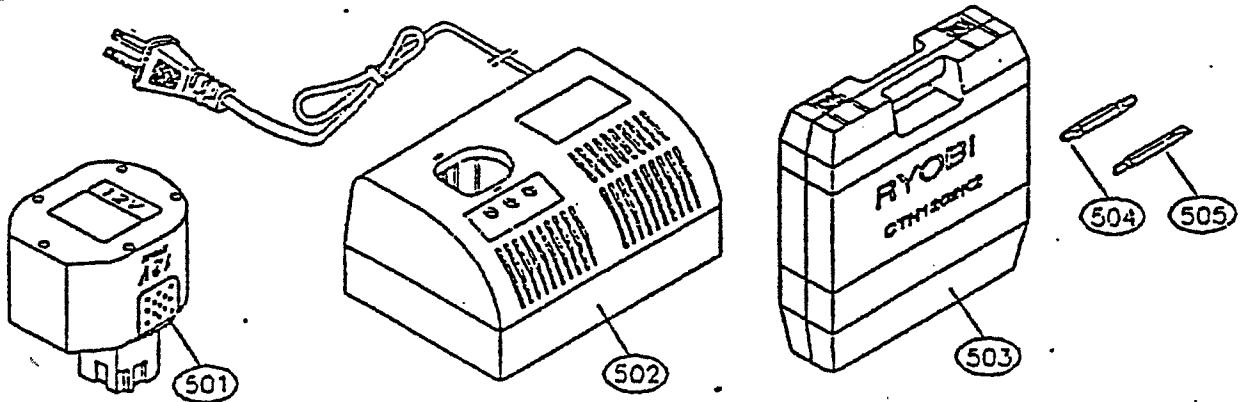

12V/14.4V CTR HANDLE DRILL CTH1202K2/CTH1442K2

LANDSCAPEPOWER.COM

PARTS LIST FOR AFTER SALES SERVICE

CTH1202K2/CTH1442K2

REF	PART NO.	DESCRIPTION	QTY	REF	PART NO.	DESCRIPTION	QTY
1	1130049	SCREW M5X0.8X26MM	1	STANDARD ACCESSORIES			
2	4130270	CHUCK	1	501	1400652	BATTERY PACK-CTH1202K2	2
3	1130302	SCREW M3X14	4		1400671	BATTERY PACK-CTH1442K2	2
4	4900094	MOUNTING PLATE	1	502	1400666	CHARGER-CTH1202K2	1
5	1290021	STEEL BALL 3MM	8		1400656	CHARGER-CTH1442K2	1
6	4190002	BALL HOLDER, PLASTIC	1	503	4770007	CARRYING CASE-CTH1202K2	1
7	4900095	WASHER	1		4770008	CARRYING CASE-CTH1442K2	1
8	4900100	CLUTCH CAP	1	504	4240023	DOUBLE BIT PH #2/SLOT#6	1
9	4180026	SPRING PLATE	2	505	4240022	DOUBLE BIT PH #3/SLOT#7	1
10	4900097	PLASTIC SLEEVE	1				
11	4180027	TORQUE SPRING	1				
12	4360005	LOCATION CUP, PLASTIC	1				
13	1900149	WASHER 30.5X15MM	1				
14	4900099	CLUTCH WASHER	1				
15	4360008	HOUSING LEVER	1				
16	1360077	PLASTIC BIT HOLDER	1				
17	1800073	HOUSING-CTH1202K2					
	1080074	HOUSING-CTH1442K2	1				
18	1080066	LANYARD	1				
19	4910031	BRAND LABEL-CTH1202K2	1				
	4910033	BRAND LABEL-CTH1442K2	1				
20	4550038	SWITCH ASSY	1				
20-1	1580005	PLATE HOLDER ASSY	1				
20-2	1550055	SWITCH UL VARIABLE	1				
20-3	1130050	SCREW M3X8MM	1				
20-4	1320026	HEAT SINK	1				
21	1030029	MOTOR ASSY-CTH1202K2	1				
	4030016	MOTOR ASSY-CTH1442K2	1				
22	9550300	SPRING WASHER-CTH1202K2	2				
	1900015	SPRING WASHER-CTH1442K2	2				
23	1130303	SCREW-CTH1202K2	2				
	1130047	SCREW-CTH1442K2	2				
24	4050007	GEAR BOX-CTH1202K2	1				
	4050008	GEAR BOX-CTH1442K2	1				
25	1290002	STEEL BALL 5MM	12				
26	1130304	SET SCREW	8				
27	4910032	RATING LABEL-CTH1202K2	1				
	4910034	RATING LABEL-CTH1442K2	1				