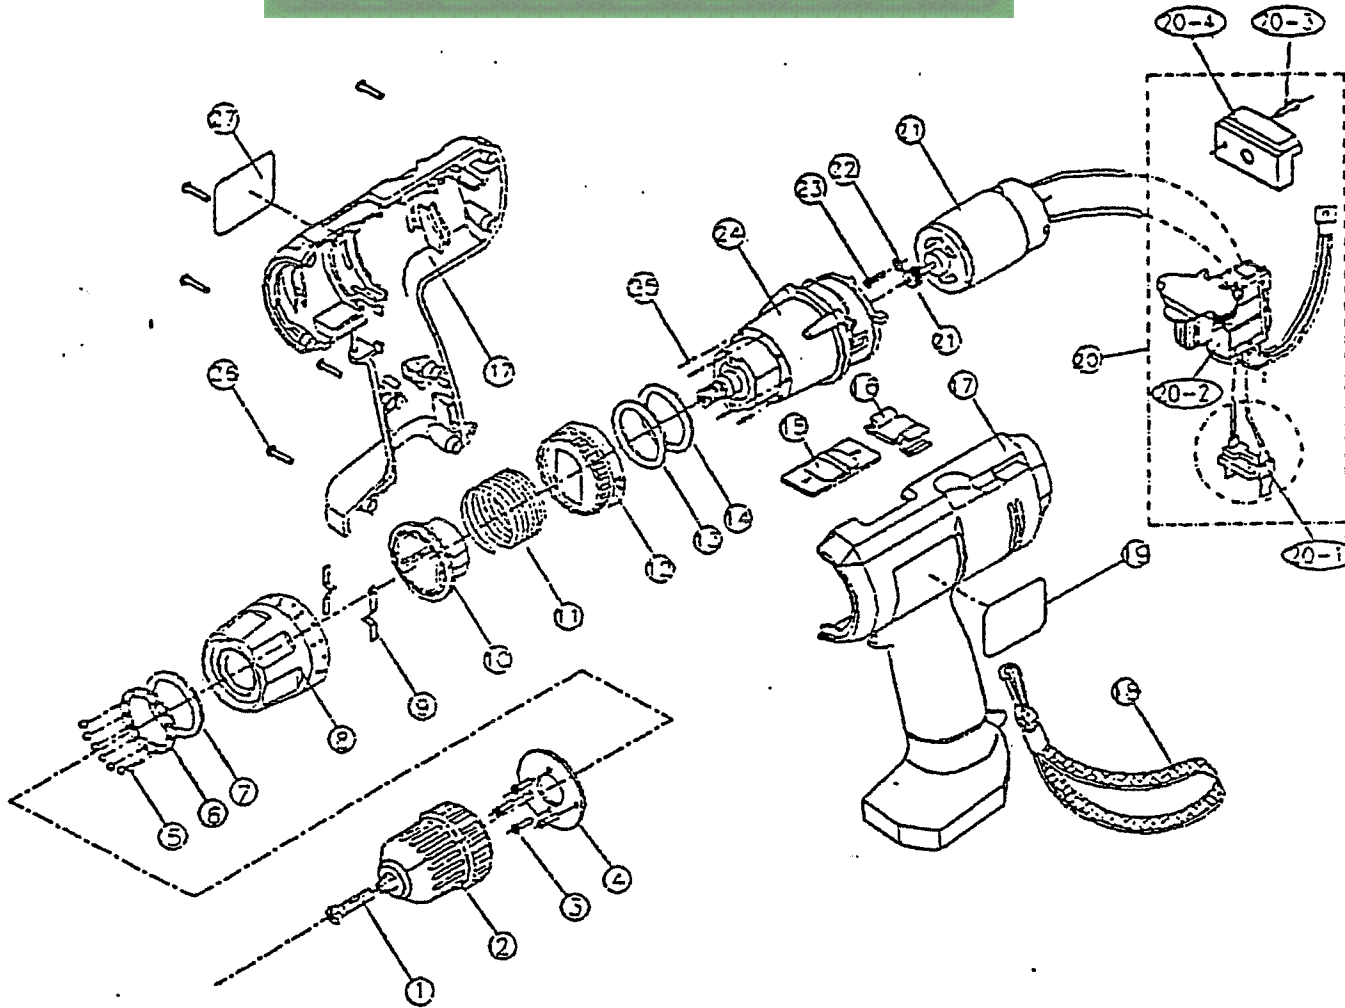

12V/14.4V CTR HANDLE DRILL CTH1202K2/CTH1442K2

LANDSCAPEPOWER.COM

PARTS LIST FOR AFTER SALES SERVICE

CTH1202K2/CTH1442K2

REF	PART NO.	DESCRIPTION	QTY	REF	PART NO.	DESCRIPTION	QTY
1	1130049	SCREW M5X0.8X26MM	1	STANDARD ACCESSORIES			
2	4130270	CHUCK	1	501	1400652	BATTERY PACK-CTH1202K2	2
3	1130302	SCREW M3X14	4		1400671	BATTERY PACK-CTH1442K2	2
4	4900094	MOUNTING PLATE	1	502	1400666	CHARGER-CTH1202K2	1
5	1290021	STEEL BALL 3MM	8		1400656	CHARGER-CTH1442K2	1
6	4190002	BALL HOLDER, PLASTIC	1	503	4770007	CARRYING CASE-CTH1202K2	1
7	4900095	WASHER	1		4770008	CARRYING CASE-CTH1442K2	1
8	4900100	CLUTCH CAP	1	504	4240023	DOUBLE BIT PH #2/SLOT#6	1
9	4180026	SPRING PLATE	2	505	4240022	DOUBLE BIT PH #3/SLOT#7	1
10	4900097	PLASTIC SLEEVE	1				
11	4180027	TORQUE SPRING	1				
12	4360005	LOCATION CUP, PLASTIC	1				
13	1900149	WASHER 30.5X15MM	1				
14	4900099	CLUTCH WASHER	1				
15	4360008	HOUSING LEVER	1				
16	1360077	PLASTIC BIT HOLDER	1				
17	1800073	HOUSING-CTH1202K2					
	1080074	HOUSING-CTH1442K2	1				
18	1080066	LANYARD	1				
19	4910031	BRAND LABEL-CTH1202K2	1				
	4910033	BRAND LABEL-CTH1442K2	1				
20	4550038	SWITCH ASSY	1				
20-1	1580005	PLATE HOLDER ASSY	1				
20-2	1550055	SWITCH UL VARIABLE	1				
20-3	1130050	SCREW M3X8MM	1				
20-4	1320026	HEAT SINK	1				
21	1030029	MOTOR ASSY-CTH1202K2	1				
	4030016	MOTOR ASSY-CTH1442K2	1				
22	9550300	SPRING WASHER-CTH1202K2	2				
	1900015	SPRING WASHER-CTH1442K2	2				
23	1130303	SCREW-CTH1202K2	2				
	1130047	SCREW-CTH1442K2	2				
24	4050007	GEAR BOX-CTH1202K2	1				
	4050008	GEAR BOX-CTH1442K2	1				
25	1290002	STEEL BALL 5MM	12				
26	1130304	SET SCREW	8				
27	4910032	RATING LABEL-CTH1202K2	1				
	4910034	RATING LABEL-CTH1442K2	1				