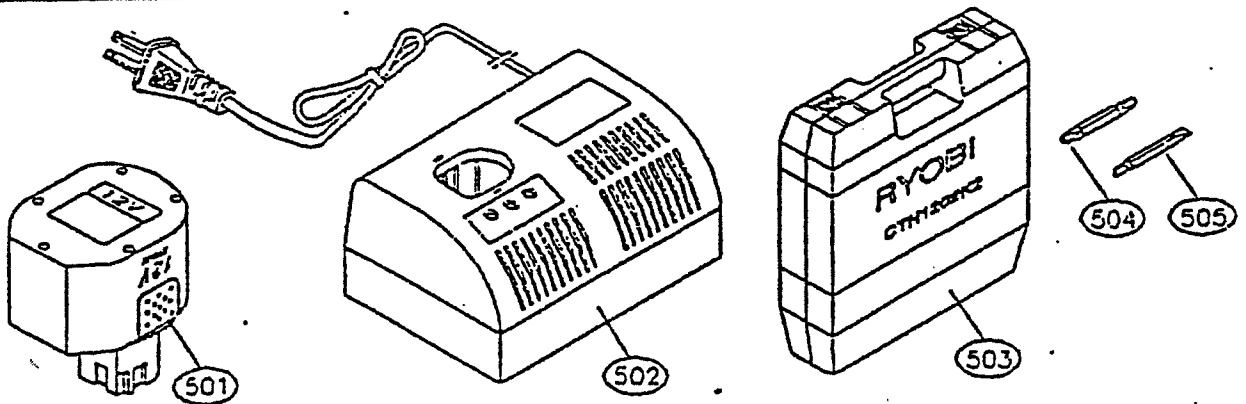

12V/14.4V CTR HANDLE DRILL CTH1202K2/CTH1442K2

LANDSCAPEPOWER.COM

PARTS LIST FOR AFTER SALES SERVICE

CTH1202K2/CTH1442K2

REF	PART NO.	DESCRIPTION	QTY	REF	PART NO.	DESCRIPTION	QTY
1	1130049	SCREW M5X0.8X26MM	1	STANDARD ACCESSORIES			
2	4130270	CHUCK	1	501	1400652	BATTERY PACK-CTH1202K2	2
3	1130302	SCREW M3X14	4		1400671	BATTERY PACK-CTH1442K2	2
4	4900094	MOUNTING PLATE	1	502	1400666	CHARGER-CTH1202K2	1
5	1290021	STEEL BALL 3MM	8		1400656	CHARGER-CTH1442K2	1
6	4190002	BALL HOLDER, PLASTIC	1	503	4770007	CARRYING CASE-CTH1202K2	1
7	4900095	WASHER	1		4770008	CARRYING CASE-CTH1442K2	1
8	4900100	CLUTCH CAP	1	504	4240023	DOUBLE BIT PH #2/SLOT#6	1
9	4180026	SPRING PLATE	2	505	4240022	DOUBLE BIT PH #3/SLOT#7	1
10	4900097	PLASTIC SLEEVE	1				
11	4180027	TORQUE SPRING	1				
12	4360005	LOCATION CUP, PLASTIC	1				
13	1900149	WASHER 30.5X15MM	1				
14	4900099	CLUTCH WASHER	1				
15	4360008	HOUSING LEVER	1				
16	1360077	PLASTIC BIT HOLDER	1				
17	1800073	HOUSING-CTH1202K2					
	1080074	HOUSING-CTH1442K2	1				
18	1080066	LANYARD	1				
19	4910031	BRAND LABEL-CTH1202K2	1				
	4910033	BRAND LABEL-CTH1442K2	1				
20	4550038	SWITCH ASSY	1				
20-1	1580005	PLATE HOLDER ASSY	1				
20-2	1550055	SWITCH UL VARIABLE	1				
20-3	1130050	SCREW M3X8MM	1				
20-4	1320026	HEAT SINK	1				
21	1030029	MOTOR ASSY-CTH1202K2	1				
	4030016	MOTOR ASSY-CTH1442K2	1				
22	9550300	SPRING WASHER-CTH1202K2	2				
	1900015	SPRING WASHER-CTH1442K2	2				
23	1130303	SCREW-CTH1202K2	2				
	1130047	SCREW-CTH1442K2	2				
24	4050007	GEAR BOX-CTH1202K2	1				
	4050008	GEAR BOX-CTH1442K2	1				
25	1290002	STEEL BALL 5MM	12				
26	1130304	SET SCREW	8				
27	4910032	RATING LABEL-CTH1202K2	1				
	4910034	RATING LABEL-CTH1442K2	1				