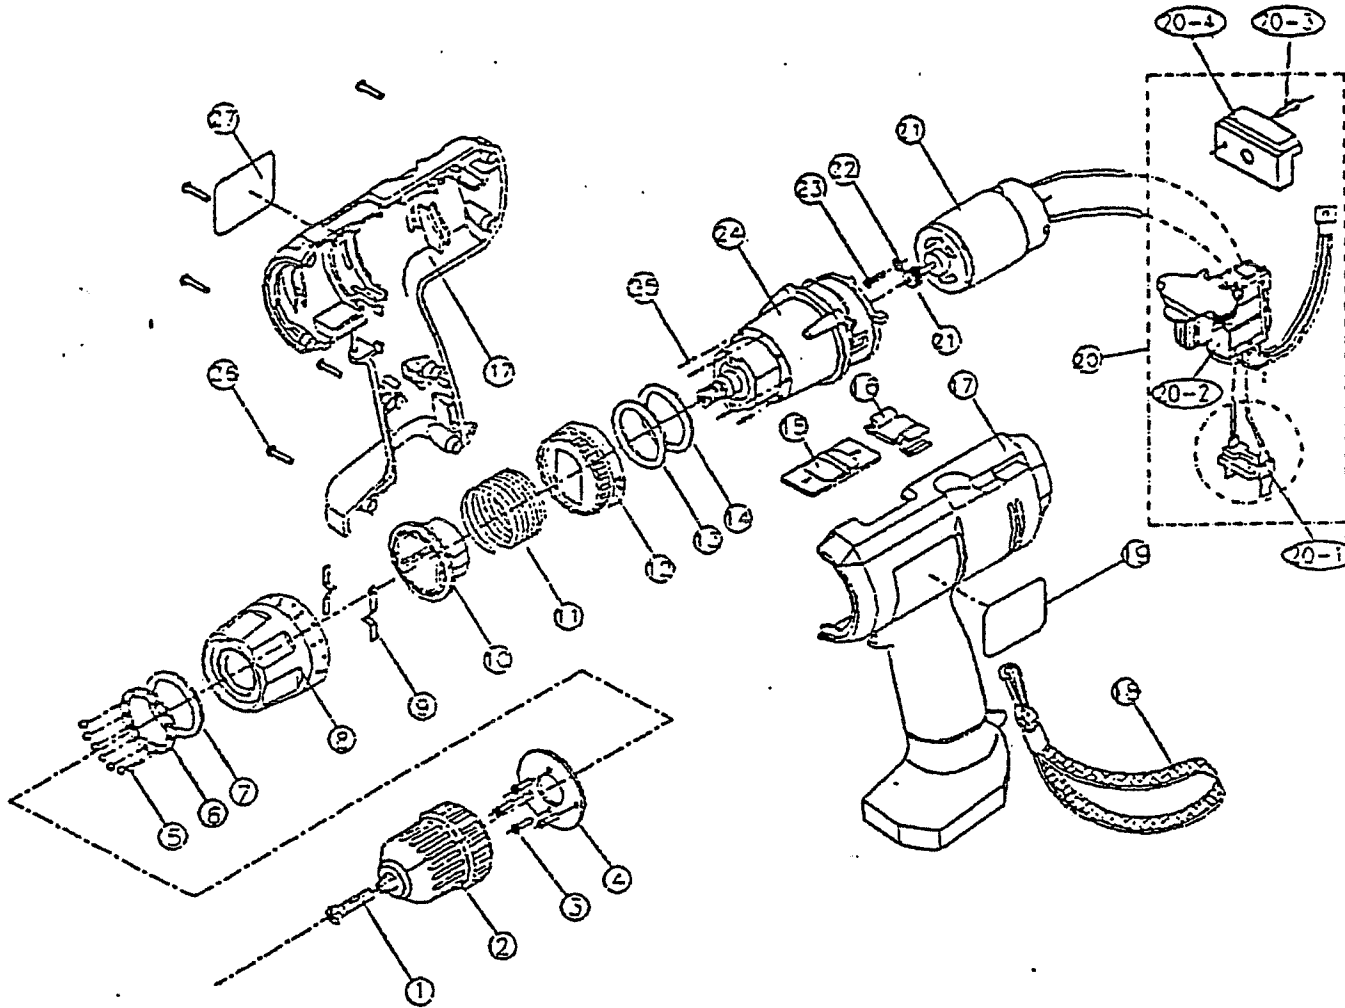

12V/14.4V CTR HANDLE DRILL CTH1202K2/CTH1442K2

LANDSCAPEPOWER.COM

PARTS LIST FOR AFTER SALES SERVICE

CTH1202K2/CTH1442K2

REF	PART NO.	DESCRIPTION	QTY	REF	PART NO.	DESCRIPTION	QTY
1	1130049	SCREW M5X0.8X26MM	1	STANDARD ACCESSORIES			
2	4130270	CHUCK	1	501	1400652	BATTERY PACK-CTH1202K2	2
3	1130302	SCREW M3X14	4		1400671	BATTERY PACK-CTH1442K2	2
4	4900094	MOUNTING PLATE	1	502	1400666	CHARGER-CTH1202K2	1
5	1290021	STEEL BALL 3MM	8		1400656	CHARGER-CTH1442K2	1
6	4190002	BALL HOLDER, PLASTIC	1	503	4770007	CARRYING CASE-CTH1202K2	1
7	4900095	WASHER	1		4770008	CARRYING CASE-CTH1442K2	1
8	4900100	CLUTCH CAP	1	504	4240023	DOUBLE BIT PH #2/SLOT#6	1
9	4180026	SPRING PLATE	2	505	4240022	DOUBLE BIT PH #3/SLOT#7	1
10	4900097	PLASTIC SLEEVE	1				
11	4180027	TORQUE SPRING	1				
12	4360005	LOCATION CUP, PLASTIC	1				
13	1900149	WASHER 30.5X15MM	1				
14	4900099	CLUTCH WASHER	1				
15	4360008	HOUSING LEVER	1				
16	1360077	PLASTIC BIT HOLDER	1				
17	1800073	HOUSING-CTH1202K2					
	1080074	HOUSING-CTH1442K2	1				
18	1080066	LANYARD	1				
19	4910031	BRAND LABEL-CTH1202K2	1				
	4910033	BRAND LABEL-CTH1442K2	1				
20	4550038	SWITCH ASSY	1				
20-1	1580005	PLATE HOLDER ASSY	1				
20-2	1550055	SWITCH UL VARIABLE	1				
20-3	1130050	SCREW M3X8MM	1				
20-4	1320026	HEAT SINK	1				
21	1030029	MOTOR ASSY-CTH1202K2	1				
	4030016	MOTOR ASSY-CTH1442K2	1				
22	9550300	SPRING WASHER-CTH1202K2	2				
	1900015	SPRING WASHER-CTH1442K2	2				
23	1130303	SCREW-CTH1202K2	2				
	1130047	SCREW-CTH1442K2	2				
24	4050007	GEAR BOX-CTH1202K2	1				
	4050008	GEAR BOX-CTH1442K2	1				
25	1290002	STEEL BALL 5MM	12				
26	1130304	SET SCREW	8				
27	4910032	RATING LABEL-CTH1202K2	1				
	4910034	RATING LABEL-CTH1442K2	1				