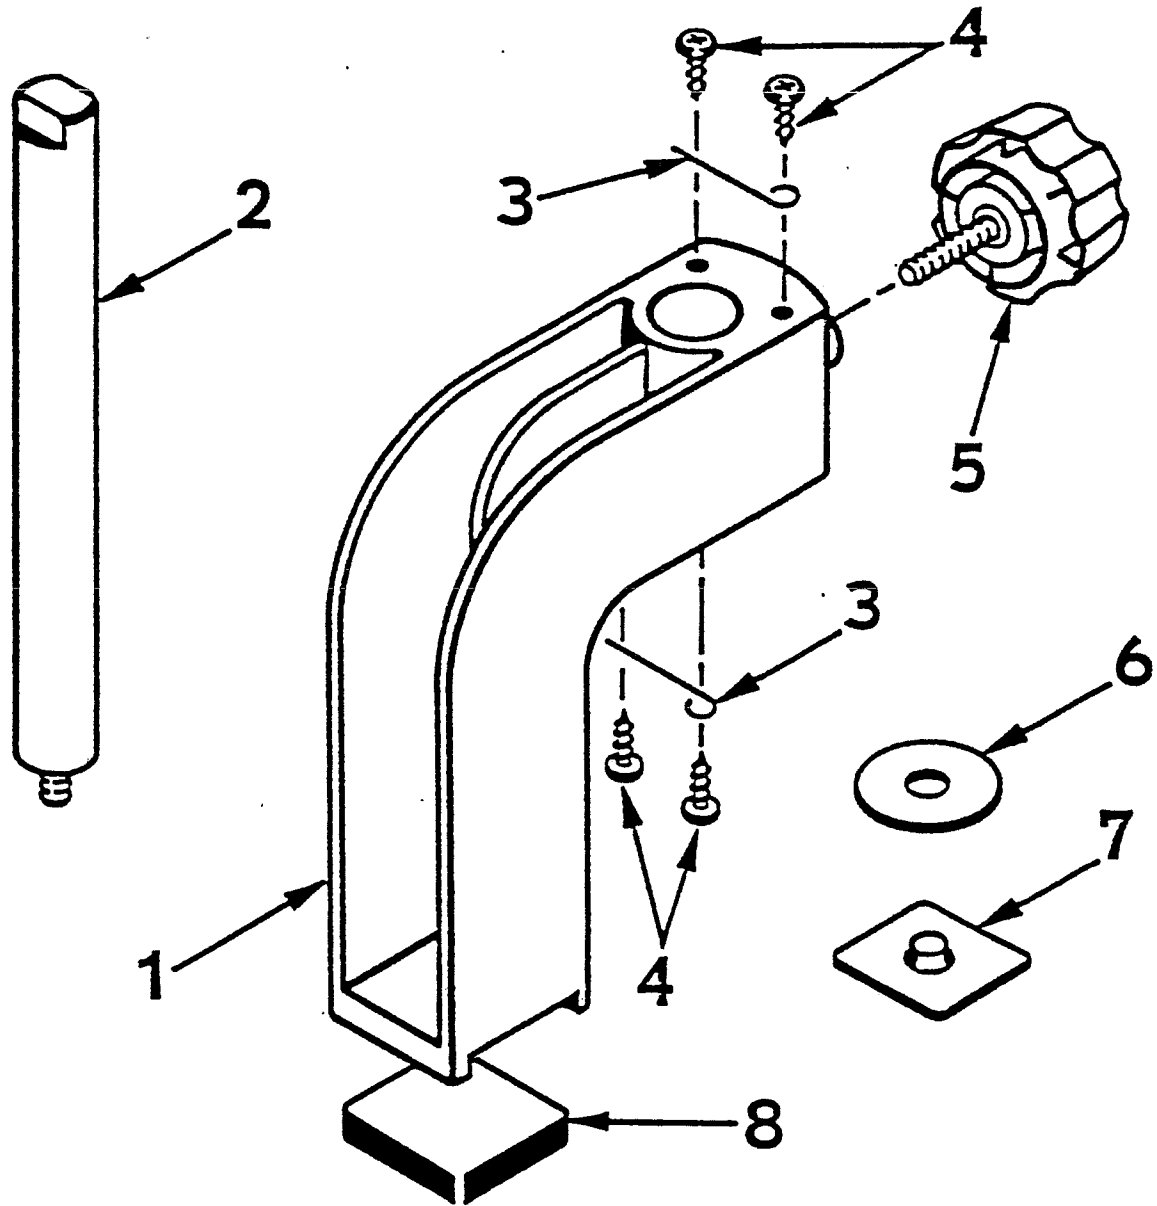

LANDSCAPEPOWER.COM

PARTS LIST FOR AFTER SALES SERVICE MODEL BT3000 FIG. 60 SLIDING MITER TABLE ASSEMBLY

REF	PART NO.	DESCRIPTION	QTY	REF	PART NO.	DESCRIPTION	QTY
1	969177001	MITER TABLE TOP	1	18	607617003	O-RING	4
2	969188001	MITER FENCE	1	19	621721010	WASHER	1
3	661811001	PIVOT	1	20	969502001	ECCENTRIC SCREW (10-24)	3
4	969190001	SAW GUAGE	2	21	969500001	QUICK STOP	1
5	969191002	MITER INDICATOR	1	22	969501002	ECCENTRIC SCREW(8-32)	1
6	969192001	FENCE HOLDER	1	23	621721001	WASHER	1
7	615570010	BOLT (5/16"-18X3-1/4" HEX HEAD)	1	24	703477006	HEX NUT (ELASTIC STOP)	1
8	663344002	WARNING LABEL	1	25	661844001	SLIDE (A)	4
9	706382347	WASHER	1	26	703477059	HEX NUT (ELASTIC STOP)	4
10	969194001	ADJUSTING CLAMP	1	27	621032002	LOCK WASHER	12
11	968702009	SCREW (8-16X5/8" PAN HD)	2	28	661845001	SLIDE (B)	4
12	969227001	SPING PLATE	1	29	969218005	SET SCREW (10-24X1/4"HX. SK)	4
13	969225001	STOPPER PLATE	1	30	969915002	MITER LOCKING CLAMP	4
14	969228003	MITER BASE	1	31	941401308	ROLL PIN	4
15	969598002	GUIDE BAR	2	33	661706001	GUIDE PLATE	2
16	969916006	HOLDER PLATE	4	34	662306001	NON-ECCENTRIC SCREW(10-24)	1
17	968705007	SCREW (10-24X1/2" PAN HD)	8	35	968705007	SCREW (10-24X1/2" PAN HD)	1

LANDSCAPEPOWER.COM

969176906 - Comp Assy

PARTS LIST FOR AFTER SALES SERVICE BT3000 MITER CLAMPING KIT

REF	PART NO.	DESCRIPTION	QTY	REF	PART NO.	DESCRIPTION	QTY
1	970087003	MITER CLAMPER	1	5	661815002	KNOB BOLT	1
2	969967002	POST	1	6	969968002	SPACER	1
3	970085001	WIRE FORMED SPRING	2	7	969251001	T-NUT (SPECIAL)	1
4	968703005	SCREW	4	8	970086001	RUBBER CLAMPER PAD	1