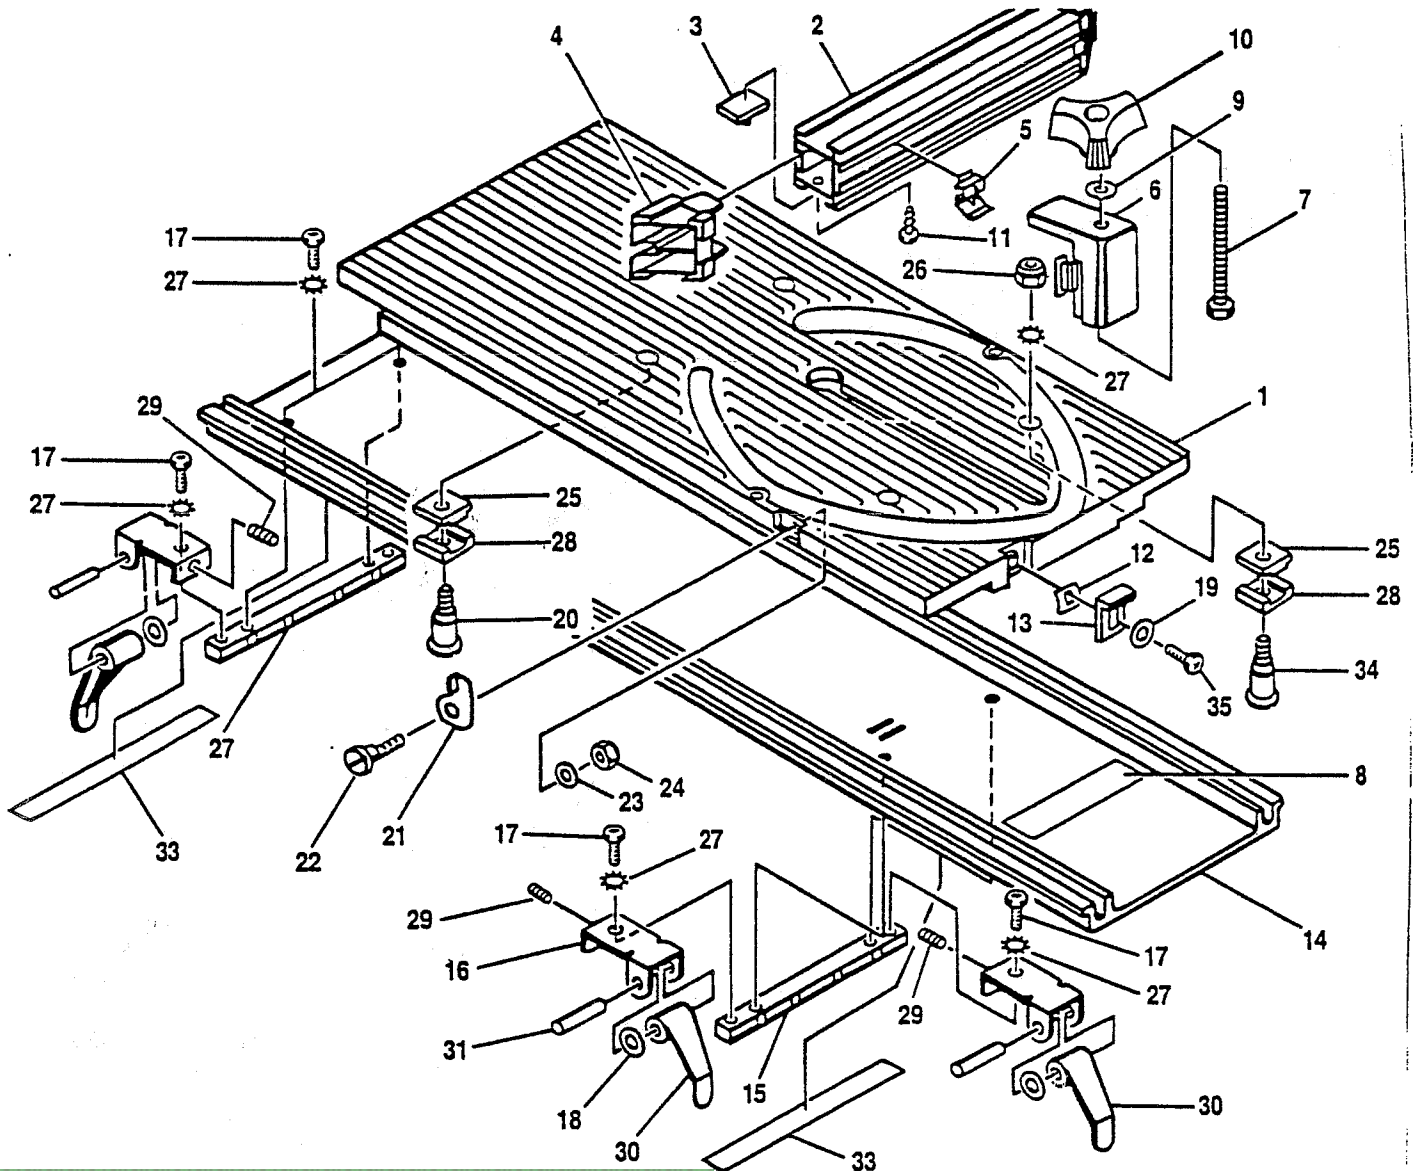

PARTS LIST FOR AFTER SALES SERVICE BT3000 WIDE TABLE KIT

REF	PART NO.	DESCRIPTION	QTY	REF	PART NO.	DESCRIPTION	QTY
1	969117001	FRONT EXTENSION RAIL	1	8	661847002	SPACER	1
2	615570014	BOLT	10	9	969924001	REAR EXTENSION RAIL	1
3	706382361	WASHER	12	10	969969001	WOOD SCREW	16
4	970147002	CONNECTOR	4	11	623166005	BOLT	4
5	969251001	T-NUT (SPECIAL)	12	12	706382361	WASHER	4
6	970146002	TABLE BRACKET	8	13	622171053	HEX NUT	4
7	615570008	BOLT	2				

LANDSCAPEPOWER.COM

PARTS LIST FOR AFTER SALES SERVICE MODEL BT3000 FIG. 60 SLIDING MITER TABLE ASSEMBLY

REF	PART NO.	DESCRIPTION	QTY	REF	PART NO.	DESCRIPTION	QTY
1	969177001	MITER TABLE TOP	1	18	607617003	O-RING	4
2	969188001	MITER FENCE	1	19	621721010	WASHER	1
3	661811001	PIVOT	1	20	969502001	ECCENTRIC SCREW (10-24)	3
4	969190001	SAW GUAGE	2	21	969500001	QUICK STOP	1
5	969191002	MITER INDICATOR	1	22	969501002	ECCENTRIC SCREW(8-32)	1
6	969192001	FENCE HOLDER	1	23	621721001	WASHER	1
7	615570010	BOLT (5/16"-18X3-1/4" HEX HEAD)	1	24	703477006	HEX NUT (ELASTIC STOP)	1
8	663344002	WARNING LABEL	1	25	661844001	SLIDE (A)	4
9	706382347	WASHER	1	26	703477059	HEX NUT (ELASTIC STOP)	4
10	969194001	ADJUSTING CLAMP	1	27	621032002	LOCK WASHER	12
11	968702009	SCREW (8-16X5/8" PAN HD)	2	28	661845001	SLIDE (B)	4
12	969227001	SPING PLATE	1	29	969218005	SET SCREW (10-24X1/4"HX. SK)	4
13	969225001	STOPPER PLATE	1	30	969915002	MITER LOCKING CLAMP	4
14	969228003	MITER BASE	1	31	941401308	ROLL PIN	4
15	969598002	GUIDE BAR	2	33	661706001	GUIDE PLATE	2
16	969916006	HOLDER PLATE	4	34	662306001	NON-ECCENTRIC SCREW(10-24)	1
17	968705007	SCREW (10-24X1/2" PAN HD)	8	35	968705007	SCREW (10-24X1/2" PAN HD)	1