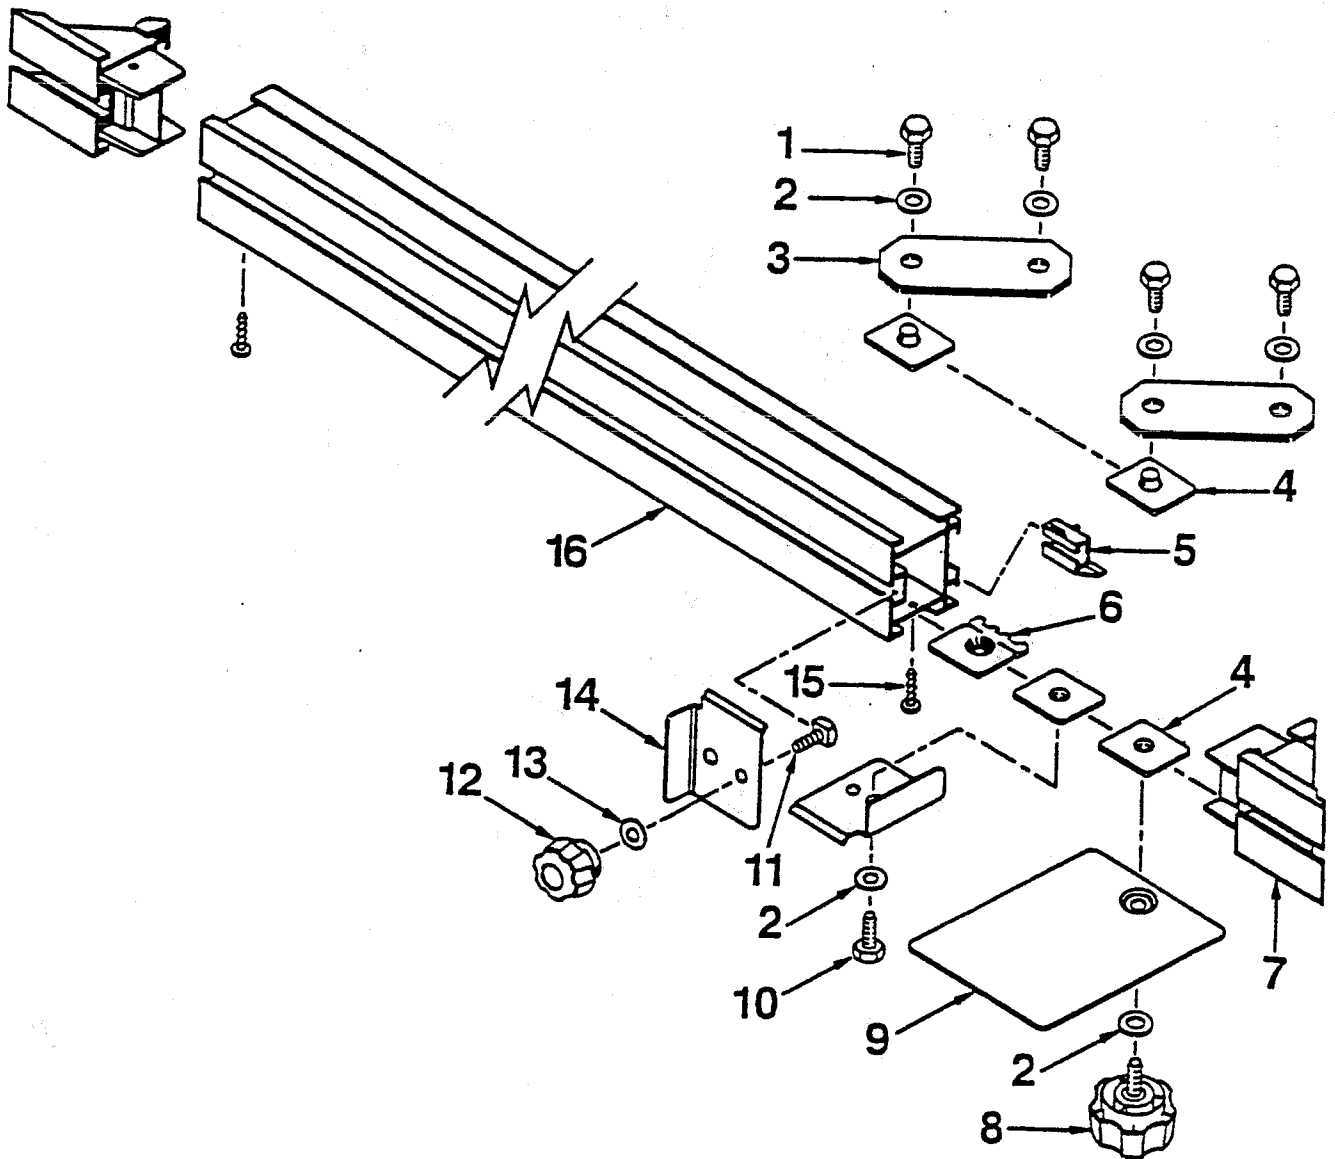

LANDSCAPEPOWER.COM

969176906 - Comp Assy

PARTS LIST FOR AFTER SALES SERVICE BT3000 MITER CLAMPING KIT

REF	PART NO.	DESCRIPTION	QTY	REF	PART NO.	DESCRIPTION	QTY
1	970087003	MITER CLAMPER	1	5	661815002	KNOB BOLT	1
2	969967002	POST	1	6	969968002	SPACER	1
3	970085001	WIRE FORMED SPRING	2	7	969251001	T-NUT (SPECIAL)	1
4	968703005	SCREW	4	8	970086001	RUBBER CLAMPER PAD	1

PARTS LIST FOR AFTER SALES SERVICE BT3000 LONG MITER/RIP FENCE KIT

REF	PART NO.	DESCRIPTION	QTY	REF	PART NO.	DESCRIPTION	QTY
1	615570014	BOLT	4	10	615570017	BOLT	1
2	706382361	WASHER	4	11	623166005	BOLT	1
3	970147002	CONNECTOR	2	12	661816002	KNOB NUT	1
4	969251001	T-NUT	4	13	706382358	WASHER	1
5	969191001	MITER INDICATOR	1	14	969960002	SUPPORT BRACKET	1
6	661811001	PIVOT	1	--	662125001	POSITIVE STOP BRACKET	1
7	969190001	SAW GAUGE	2	15	968702009	PLASTITE SCREW	2
8	661815001	KNOB BOLT	1	16	969958001	MITER/RIP FENCE RAIL	1
9	969959002	BRACKET (WORK SUPPORT)	1				