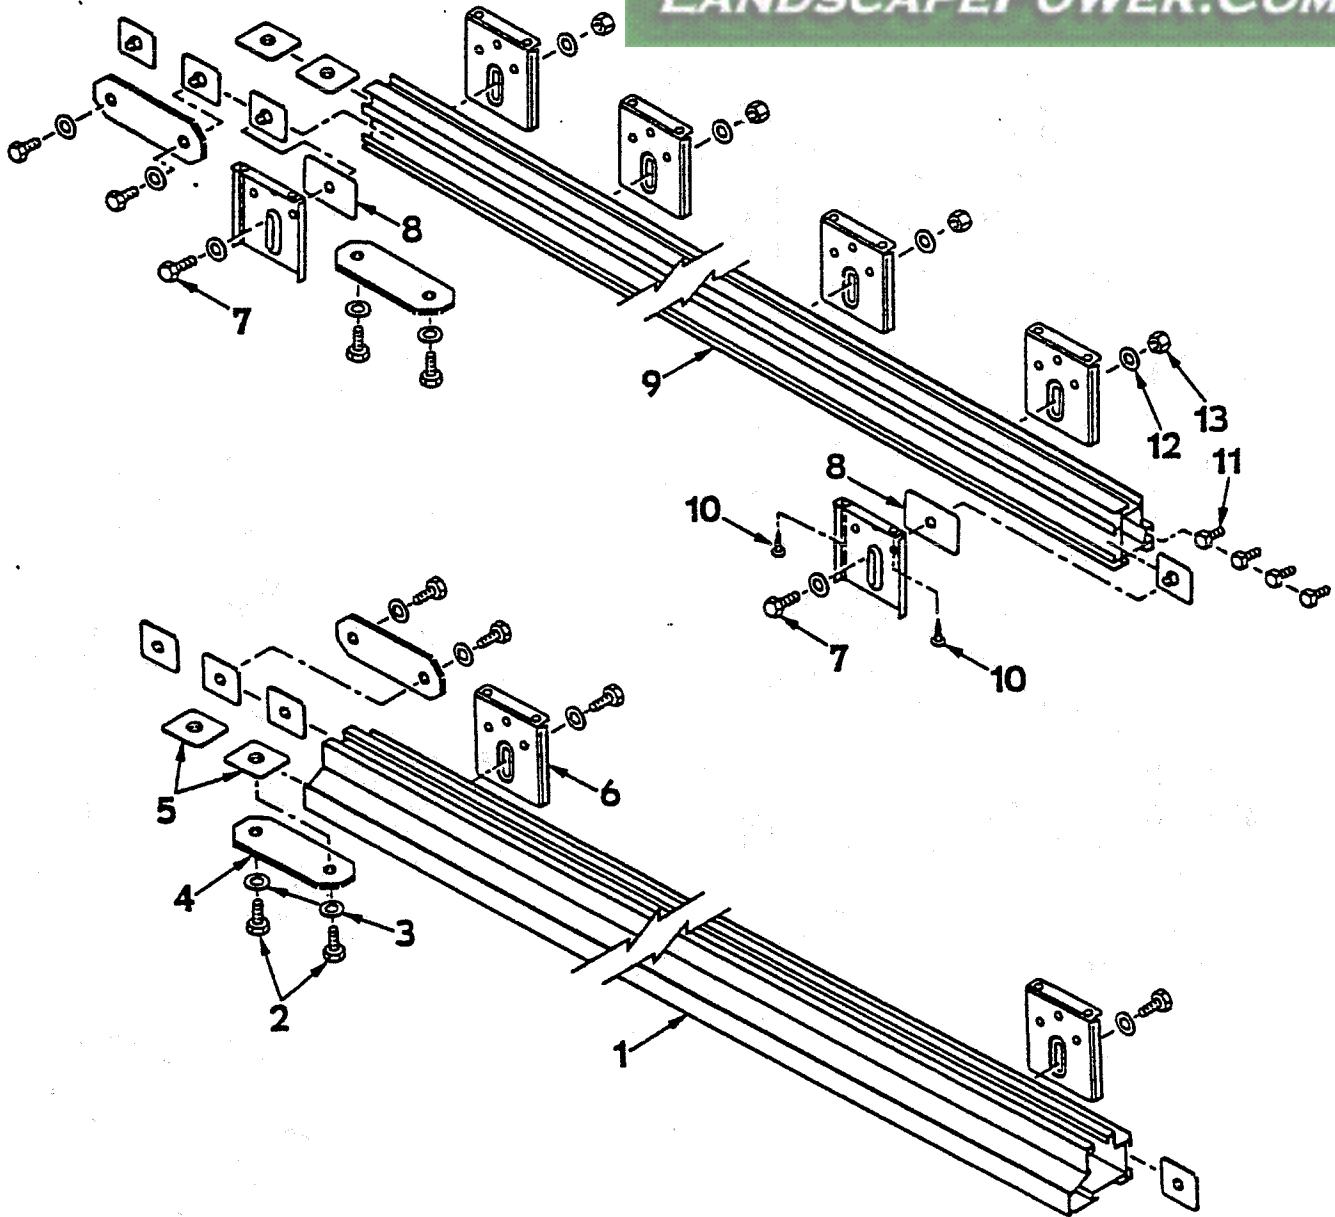

PARTS LIST FOR AFTER SALES SERVICE BT3000 WIDE TABLE KIT

REF	PART NO.	DESCRIPTION	QTY	REF	PART NO.	DESCRIPTION	QTY
1	969117001	FRONT EXTENSION RAIL	1	8	661847002	SPACER	1
2	615570014	BOLT	10	9	969924001	REAR EXTENSION RAIL	1
3	706382361	WASHER	12	10	969969001	WOOD SCREW	16
4	970147002	CONNECTOR	4	11	623166005	BOLT	4
5	969251001	T-NUT (SPECIAL)	12	12	706382361	WASHER	4
6	970146002	TABLE BRACKET	8	13	622171053	HEX NUT	4
7	615570008	BOLT	2				

LANDSCAPEPOWER.COM

PARTS LIST FOR AFTER SALES SERVICE MODEL BT3000 FIG. 60 SLIDING MITER TABLE ASSEMBLY

REF	PART NO.	DESCRIPTION	QTY	REF	PART NO.	DESCRIPTION	QTY
1	969177001	MITER TABLE TOP	1	18	607617003	O-RING	4
2	969188001	MITER FENCE	1	19	621721010	WASHER	1
3	661811001	PIVOT	1	20	969502001	ECCENTRIC SCREW (10-24)	3
4	969190001	SAW GUAGE	2	21	969500001	QUICK STOP	1
5	969191002	MITER INDICATOR	1	22	969501002	ECCENTRIC SCREW(8-32)	1
6	969192001	FENCE HOLDER	1	23	621721001	WASHER	1
7	615570010	BOLT (5/16"-18X3-1/4" HEX HEAD)	1	24	703477006	HEX NUT (ELASTIC STOP)	1
8	663344002	WARNING LABEL	1	25	661844001	SLIDE (A)	4
9	706382347	WASHER	1	26	703477059	HEX NUT (ELASTIC STOP)	4
10	969194001	ADJUSTING CLAMP	1	27	621032002	LOCK WASHER	12
11	968702009	SCREW (8-16X5/8" PAN HD)	2	28	661845001	SLIDE (B)	4
12	969227001	SPING PLATE	1	29	969218005	SET SCREW (10-24X1/4"HX. SK)	4
13	969225001	STOPPER PLATE	1	30	969915002	MITER LOCKING CLAMP	4
14	969228003	MITER BASE	1	31	941401308	ROLL PIN	4
15	969598002	GUIDE BAR	2	33	661706001	GUIDE PLATE	2
16	969916006	HOLDER PLATE	4	34	662306001	NON-ECCENTRIC SCREW(10-24)	1
17	968705007	SCREW (10-24X1/2" PAN HD)	8	35	968705007	SCREW (10-24X1/2" PAN HD)	1