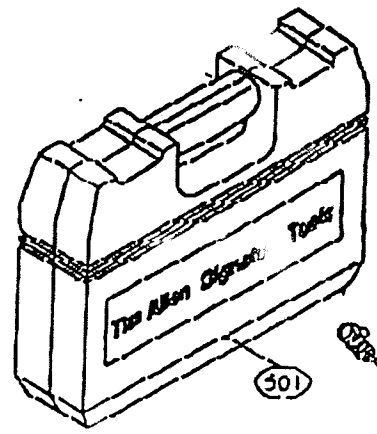

6V CENTER HANDLE DRILL

20006

LANDSCAPEPOWER.COM

503