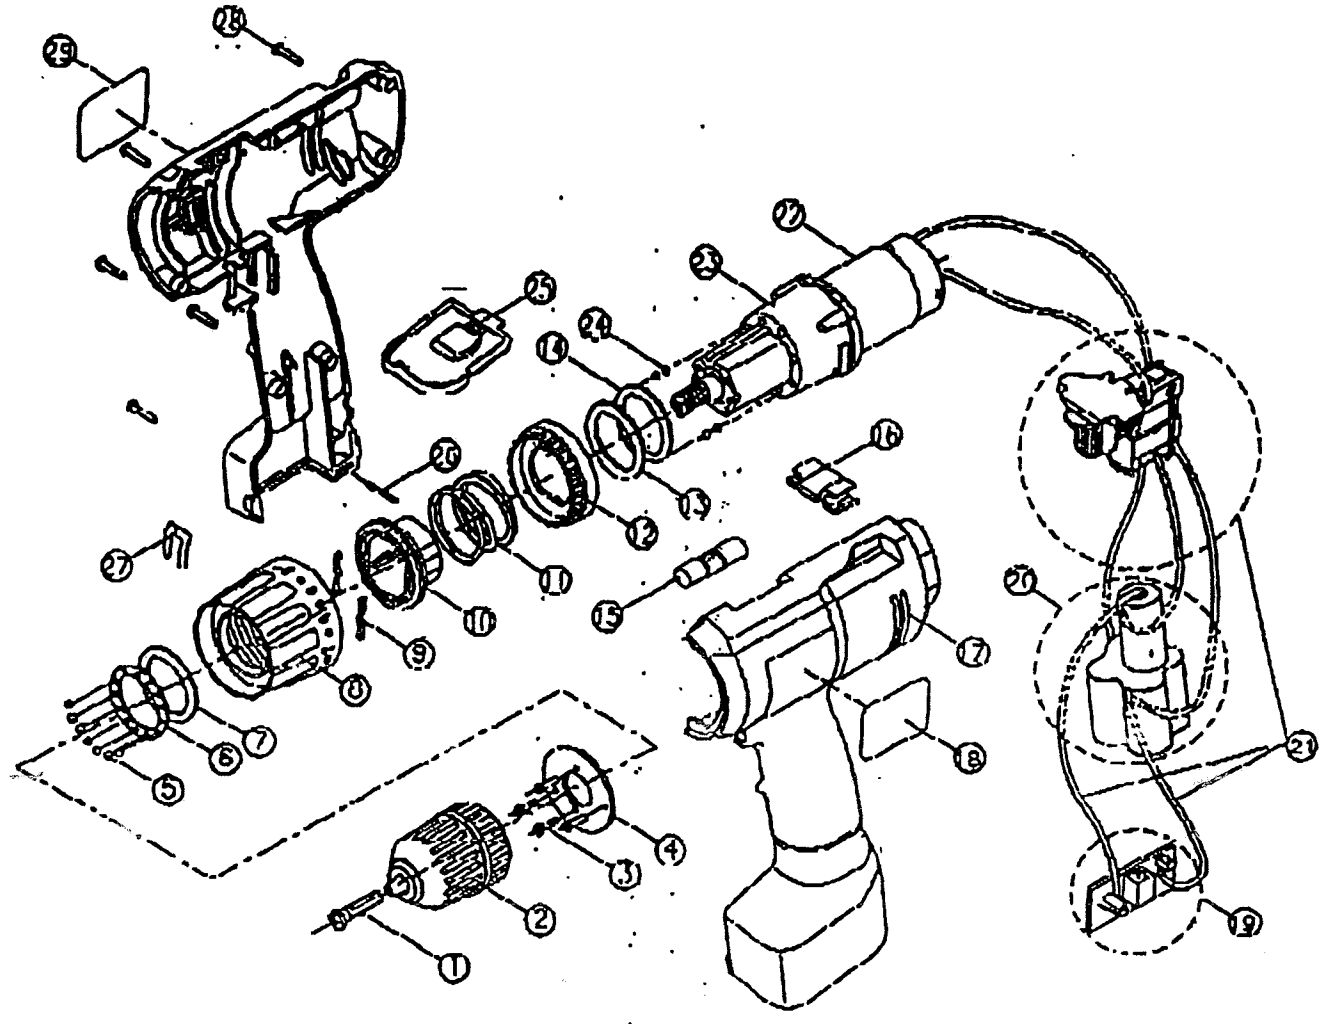

6V CENTER HANDLE DRILL

20006

LANDSCAPEPOWER.COM

503