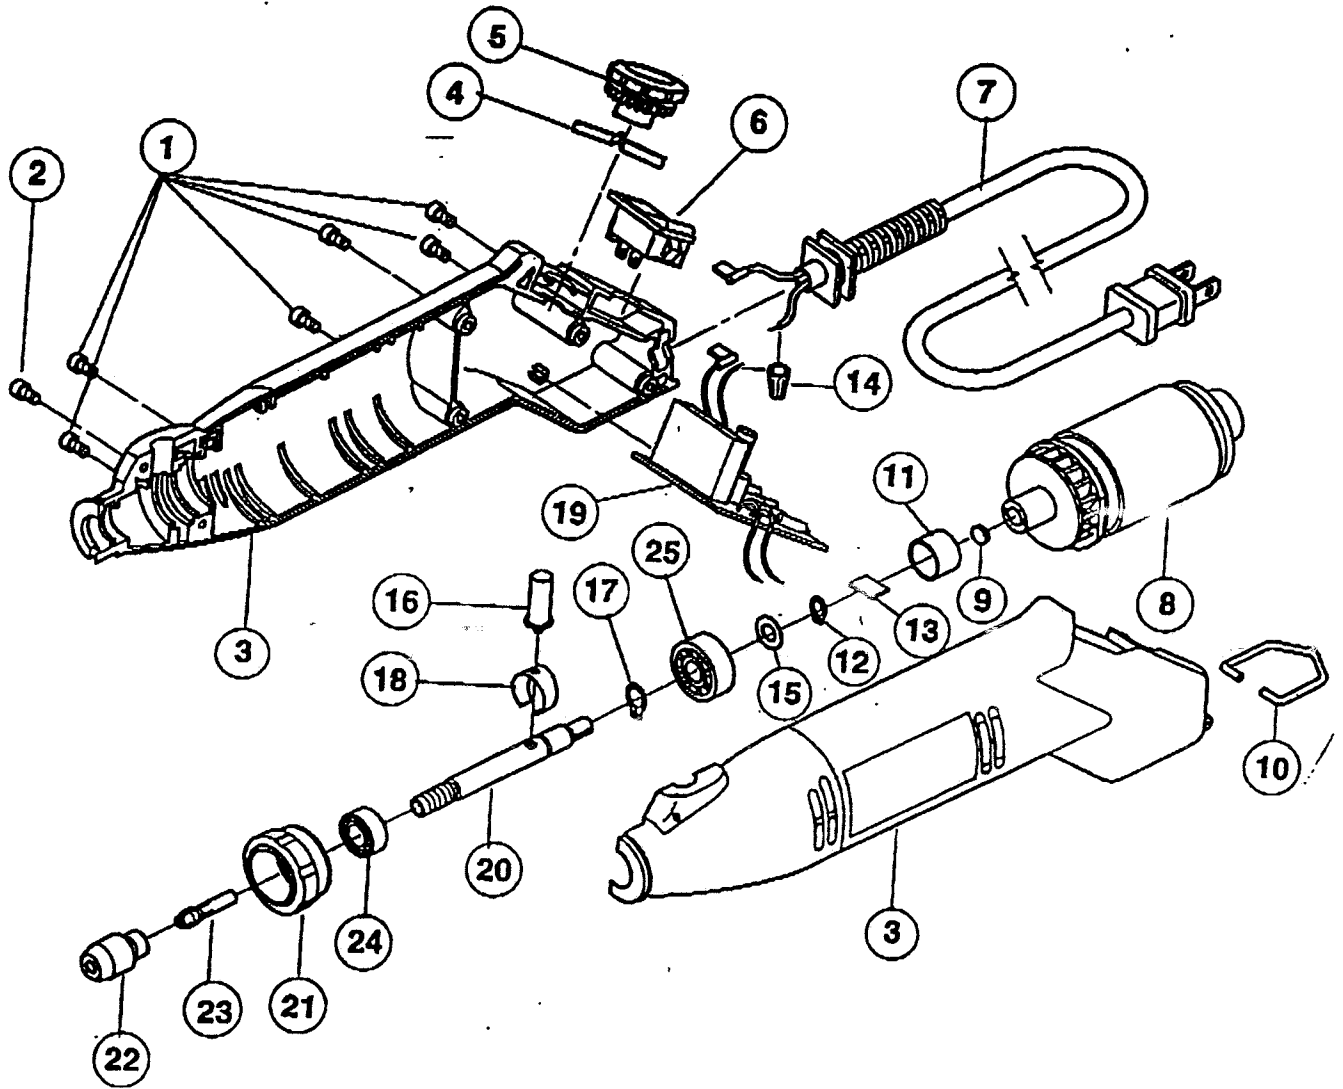

MULTI-TOOL

20004

LANDSCAPEPOWER.COM

REF	PART NO.	DESCRIPTION	QTY	REF	PART NO.	DESCRIPTION	QTY
1	51215R	SCREW	7	33			
2	51193R	SCREW	1	34			
3	51161R	HOUSING ASSY LEFT	1	35			
	51152R	HOUSING ASSY RIGHT	1	36			
4	51168R	PLATE SPRING	1	37			
5	51152R	SPEED DIAL	1	38			
6	51160R	SWITCH	1	39			
7	51148R	CORD ASSEMBLY	1	40			
8	2A51140R	MOTOR	1	41			
9	51192R	SPACER	1	42			
10	51167R	HANGER	1	43			
11	51147R	COLLAR	1	44			
12	51155R	C-RING (M-6)	1	45			
13	51146R	PLATE	1	46			
14	623173007	WIRE NUT	1	47			
15	51156R	WASHER	1	48			
16	51165R	LOCK PIN	1	49			
17	51167R	C-RING (M-8)	1	50			
18	51166R	SPRING LOCK PIN	1	51			
19	51151R	PC BOARD	1	52			
20	51153R	SHAFT	1	53			
21	51170R	FRONT CAP	1	54			
22	51160R	COLLET NUT	1	55			
23	51159R	COLLET	1	56			
24	51158R	BEARING (688)	1	57			
25	622274001	BEARING (608)	1	58			
26				59			
27				60			
28				61			
29				62			
30				63			
31				64			
32				65			
33							
34							

SERVICE NOTES: